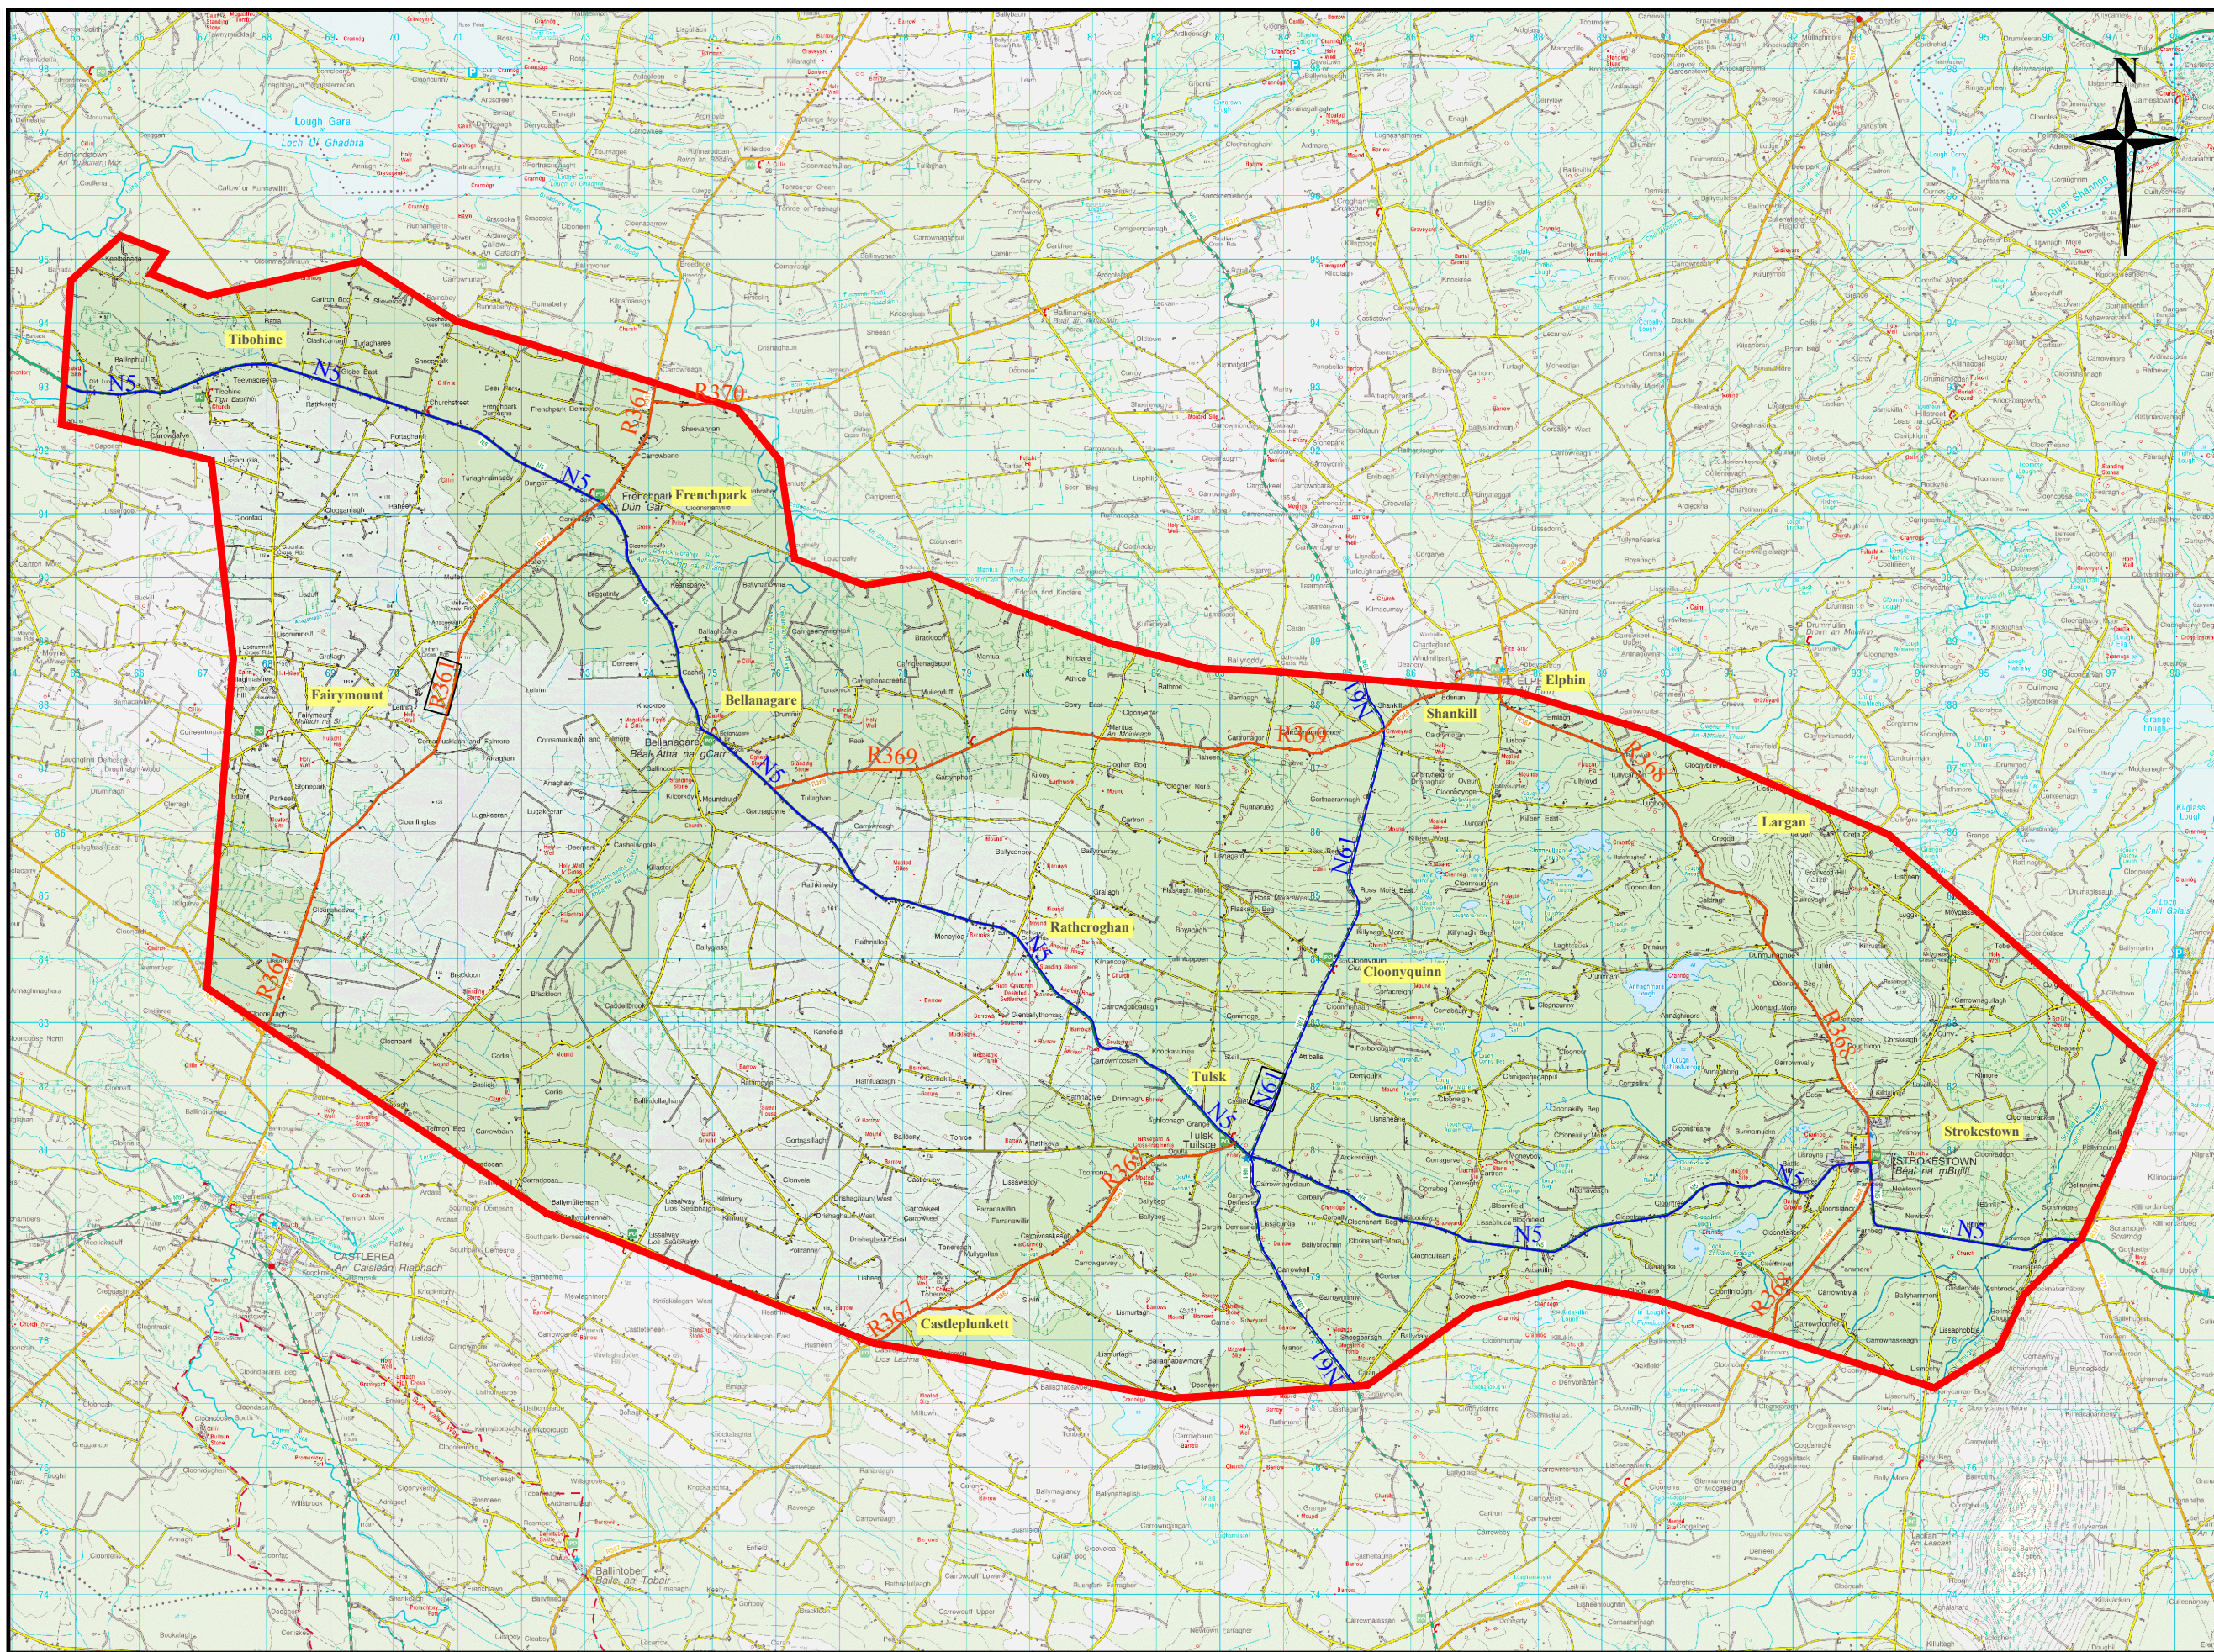

**Legend**

Study Area Outline —

Rev	Description	Checked	Approved	Date
1	Post Peer Review			28/02/08

Project No. & Desc.		Drawing Title	
RN04250 N5 Strategic Corridor - Route Corridor Selection		Study Area	
File Folder	P:\Proj2004\11141103-1\BEG\DDOS\03-11 - RSR Drawings\03 December 2004\RN04250-12-346 (Rd3).dwg	Drawing No.:	RN04250-12-346
Drawn	CG	Scale V	N/A
		Scale H	1:100,000
Layout	1 of 1	Date	September 2007